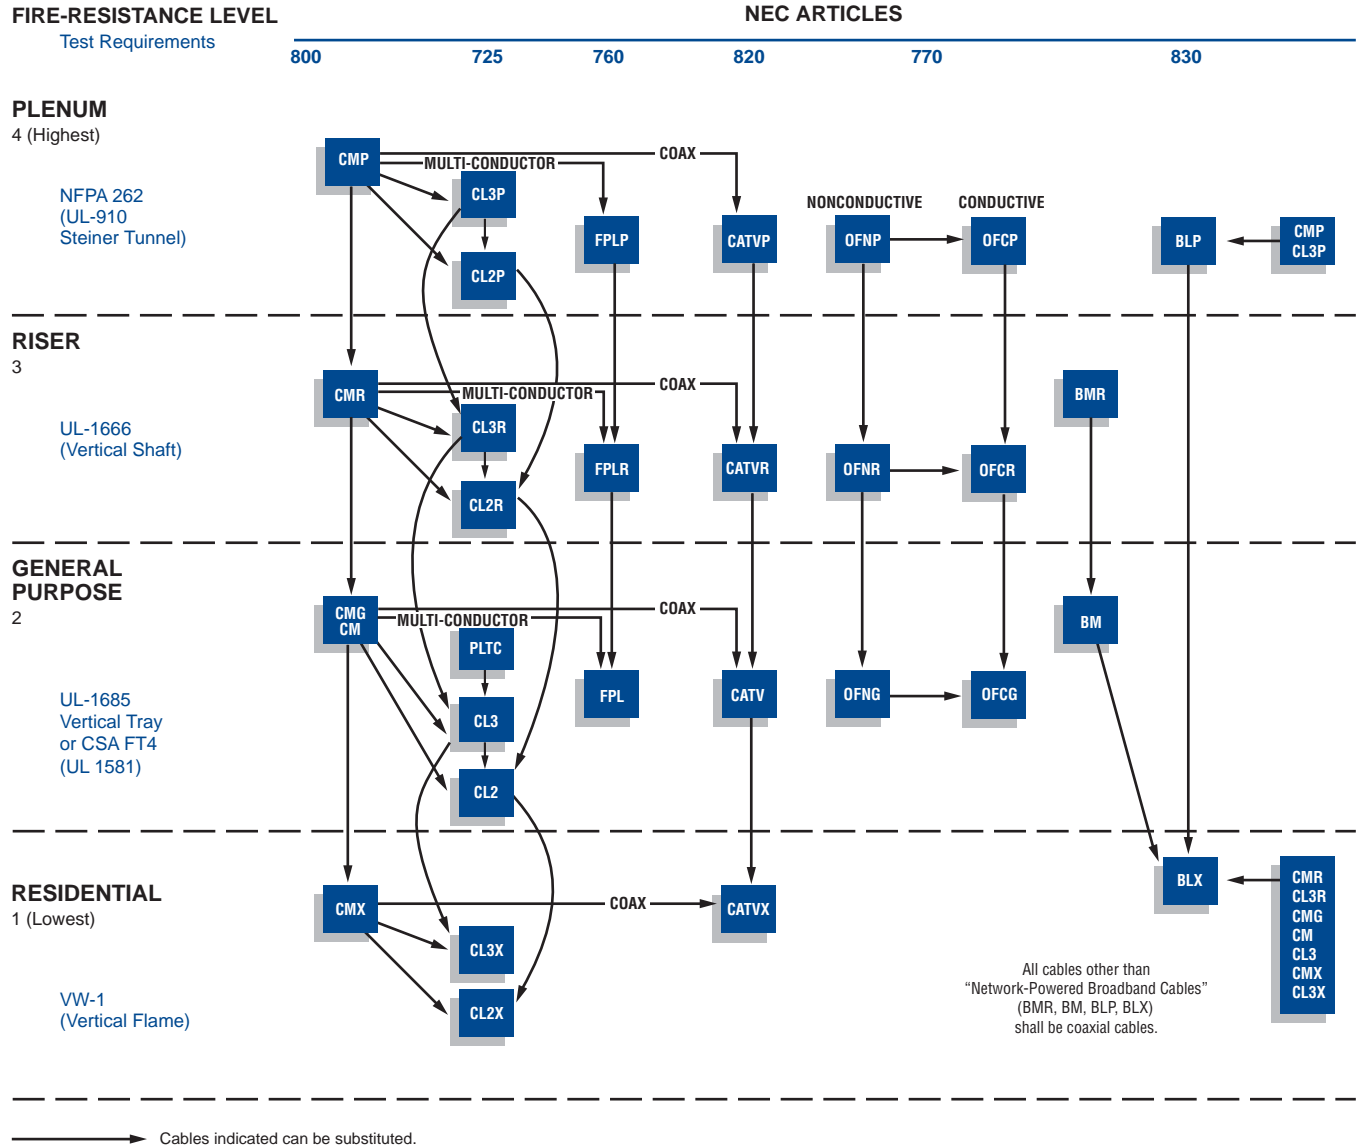

# Cable Substitution Chart

Per 2005 NEC®

NEC Type	Definition
<b>CMP, CMR, CMG, CM, CMX</b>	Communications Cables
<b>CL3P, CL3R, CL3, CL3X, CL2P, CL2R, CL2, CL2X</b>	Class 2 and Class 3 Remote-Control, Signaling and Power Limited Cables
<b>FPLP, FPLR, FPL</b>	Power Limited Fire Alarm Cables
<b>CATVP, CATVR, CATV, CATVX</b>	Community Antenna Television and Radio Distribution Cables
<b>OFNP, OFNR, OFNG, OFN</b>	Nonconductive Optical Fiber Cables
<b>OFCP, OFCR, OFCG, OFC</b>	Conductive Optical Fiber Cables
<b>PLTC</b>	Power Limited Tray Cables
<b>BMR, BM, BLP, BLX</b>	Network-powered Broadband Communications Cable

National Electrical Code and NEC are registered trademarks of the National Fire Protection Association, Inc., Quincy, MA.